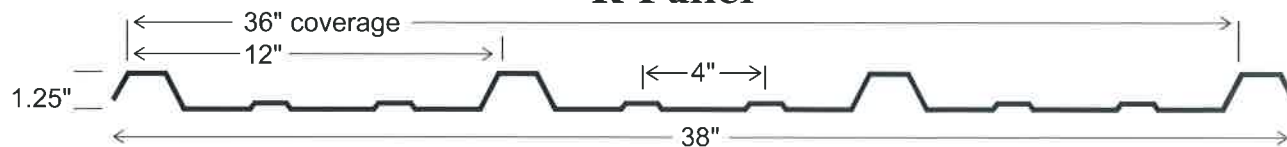

Burnished Slate

Black

Ash Gray

Mocha Tan

Fern Green

Galvalume

Low Profile

R Panel